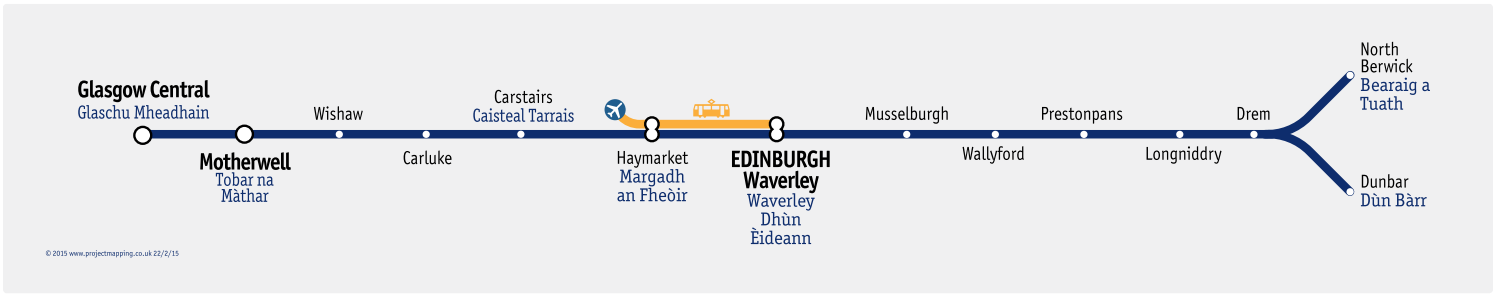

General Information

Seat reservations

Reservations are free when you buy an appropriate ticket for a reservable ScotRail service and are available up to 12 weeks in advance. Please note that not all ScotRail services are reservable.

Buying your ticket

You'll always get the best fare if you buy your ticket before boarding your train. You also remove the risk of having to queue for a ticket at busy times when you get off. Find out the different ways to buy your ticket at www.scotrail.co.uk/buy-before-you-board

Assisted Travel

If you would benefit from a little extra help when using our services, you can arrange assistance by calling 0800 912 2901 (or Textphone 18001 0800 912 2 901 if you are hard of hearing), completing the online booking form on our website, or visiting any ScotRail staffed station. Further information is available on our website located in the section Your Journey/Accessible Travel. You can also pick up a copy of our Disabled People's Protection Policy: Making Rail Accessible - Helping Older and Disabled Passengers; from any of our manned stations.

Public holidays

Some services may alter on public holidays. Please check our website before travelling.

Feedback

Please let us know how we are doing by contacting our Customer Relations Team (see back page for details).

If you are still unsatisfied, contact:
Freepost RTEH-XAGE-BYKZ, Transport Focus,
PO Box 5594, Southend On Sea, SS1 9PZ
web: www.transportfocus.org.uk
email: advice@transportfocus.org.uk
tel: 0300 123 2350
twitter: @TransportFocus

PlusBus

PlusBus is an add-on to your train ticket giving unlimited bus travel on most bus services around the whole urban area of your origin or destination.

Rail & Sail

ScotRail works with Scotland's ferry operators to provide combined Rail & Sail tickets.

RailBus

We have an additional range of RailBus tickets which provide onward travel by bus, connecting you to specific towns beyond the rail network.

Edinburgh Trams and Glasgow Subway

Full times of Edinburgh Trams and Glasgow Subway can be accessed at www.travelinescotland.com/subway-tram-operators

Cycles

We carry cycles free on our trains. Reservations are required on some longer distance routes and can be made online at www.scotrail.co.uk, by calling 0344 811 0141, or at many ticket offices. Our Bike & Go cycle hire scheme is also available at selected stations. Find out more, including routes where a cycle reservation is required, at www.scotrail.co.uk/cycling

Connections

In our timetables, connections are displayed in light italics and, unless otherwise shown, customers should change at the previous / next train time shown in bold type. If you're changing trains please allow adequate time for your connection. A special cross-city bus service between Glasgow Queen Street and Glasgow Central is available, free to valid ticket holders.