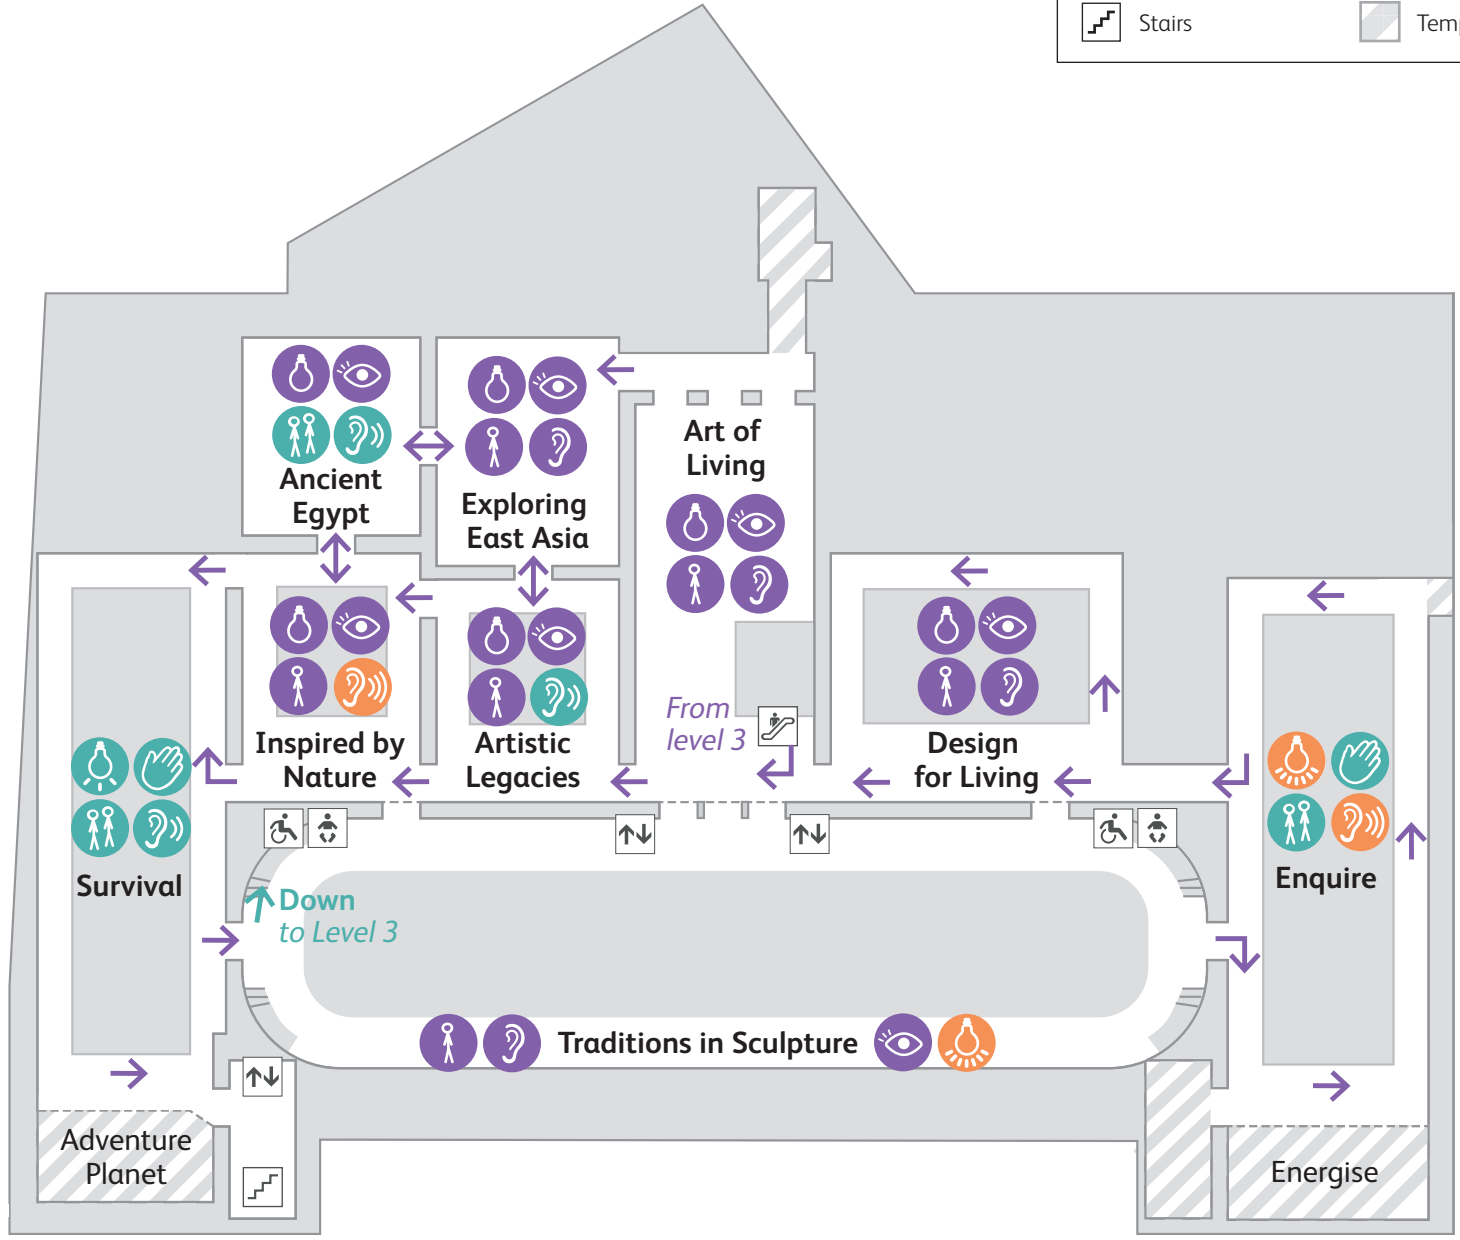

Key	
	Information desk
	Toilet, female
	Toilet, male
	Toilet, unisex
	Toilet, accessible
	Baby change
	Changing places toilet (undersized)
	Stairs
	Lift <i>Please use the stairs if able</i>
	Wheelchair access to <i>Early People</i> , Level -1
	Temporarily closed
	Route
	Way out

Level 0

For the accessible entrance please see Level 1 on the next page.

Start here

Level -1

Key							
	Toilet, unisex		Stairs		Temporarily closed		Way out
	Toilet, accessible		Lift <i>Please use the stairs if able</i>		Route		Accessible exit
	Baby change		Escalator		Accessible entrance		

Level 1

Tower Entrance
Accessible entrance and exit

Key							
	Toilet, unisex		Stairs		Balcony Café		Route
	Toilet, accessible		Lift <i>Please use the stairs if able</i>		Shop		Way out
	Baby change		Escalator		Temporarily closed		

Level 3

Key

 Toilet, accessible	 Lift <i>Please use the stairs if able</i>	 Route
 Baby change	 Escalator	 Way out
 Stairs	 Temporarily closed	

Level 5