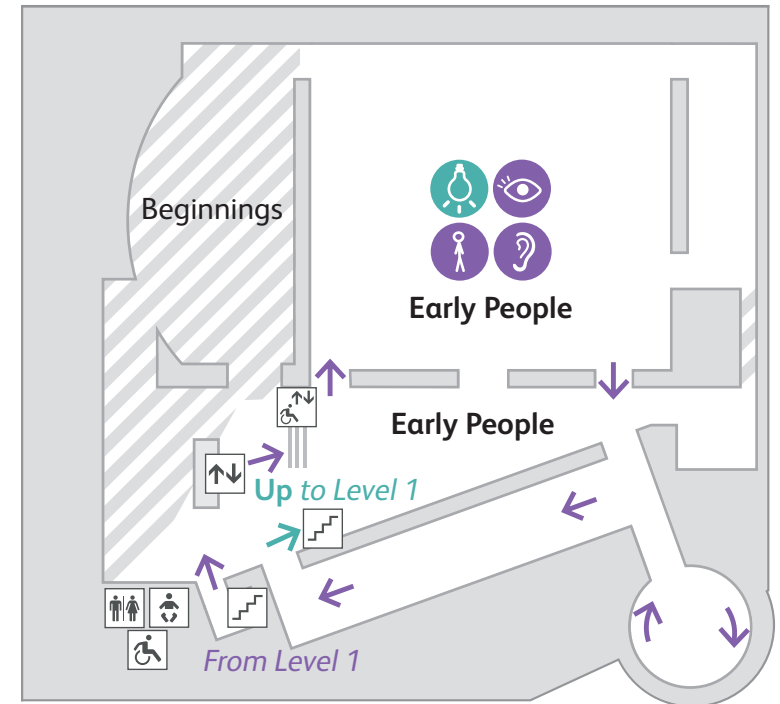

Sensory Map

	Low		Medium		High	
Lighting	 Low lighting		 Medium lighting		 Bright gallery	
Noise	 A quiet space		 Some noises		 Can be noisy	
People	 Often quiet		 Some people		 Busy gallery	
Visual or hands-on	 Mainly visual most objects behind glass		 Some hands-on Please use the hand sanitising stations before and after touching interactives.			

Key	
	Information desk
	Toilet, female
	Toilet, male
	Toilet, unisex
	Toilet, accessible
	Baby change
	Changing places toilet (undersized)
	Stairs
	Lift <i>Please use the stairs if able</i>
	Wheelchair access to <i>Early People</i> , Level -1
	Temporarily closed
	Route
	Way out

Level 0

For the accessible entrance please see Level 1 on the next page.

Start here

Level -1

Key							
	Toilet, unisex		Stairs		Temporarily closed		Way out
	Toilet, accessible		Lift <i>Please use the stairs if able</i>		Route		Accessible exit
	Baby change		Escalator		Accessible entrance		

Level 1

Tower Entrance
Accessible entrance and exit

Key							
	Toilet, unisex		Stairs		Balcony Café		Route
	Toilet, accessible		Lift <i>Please use the stairs if able</i>		Shop		Way out
	Baby change		Escalator		Temporarily closed		