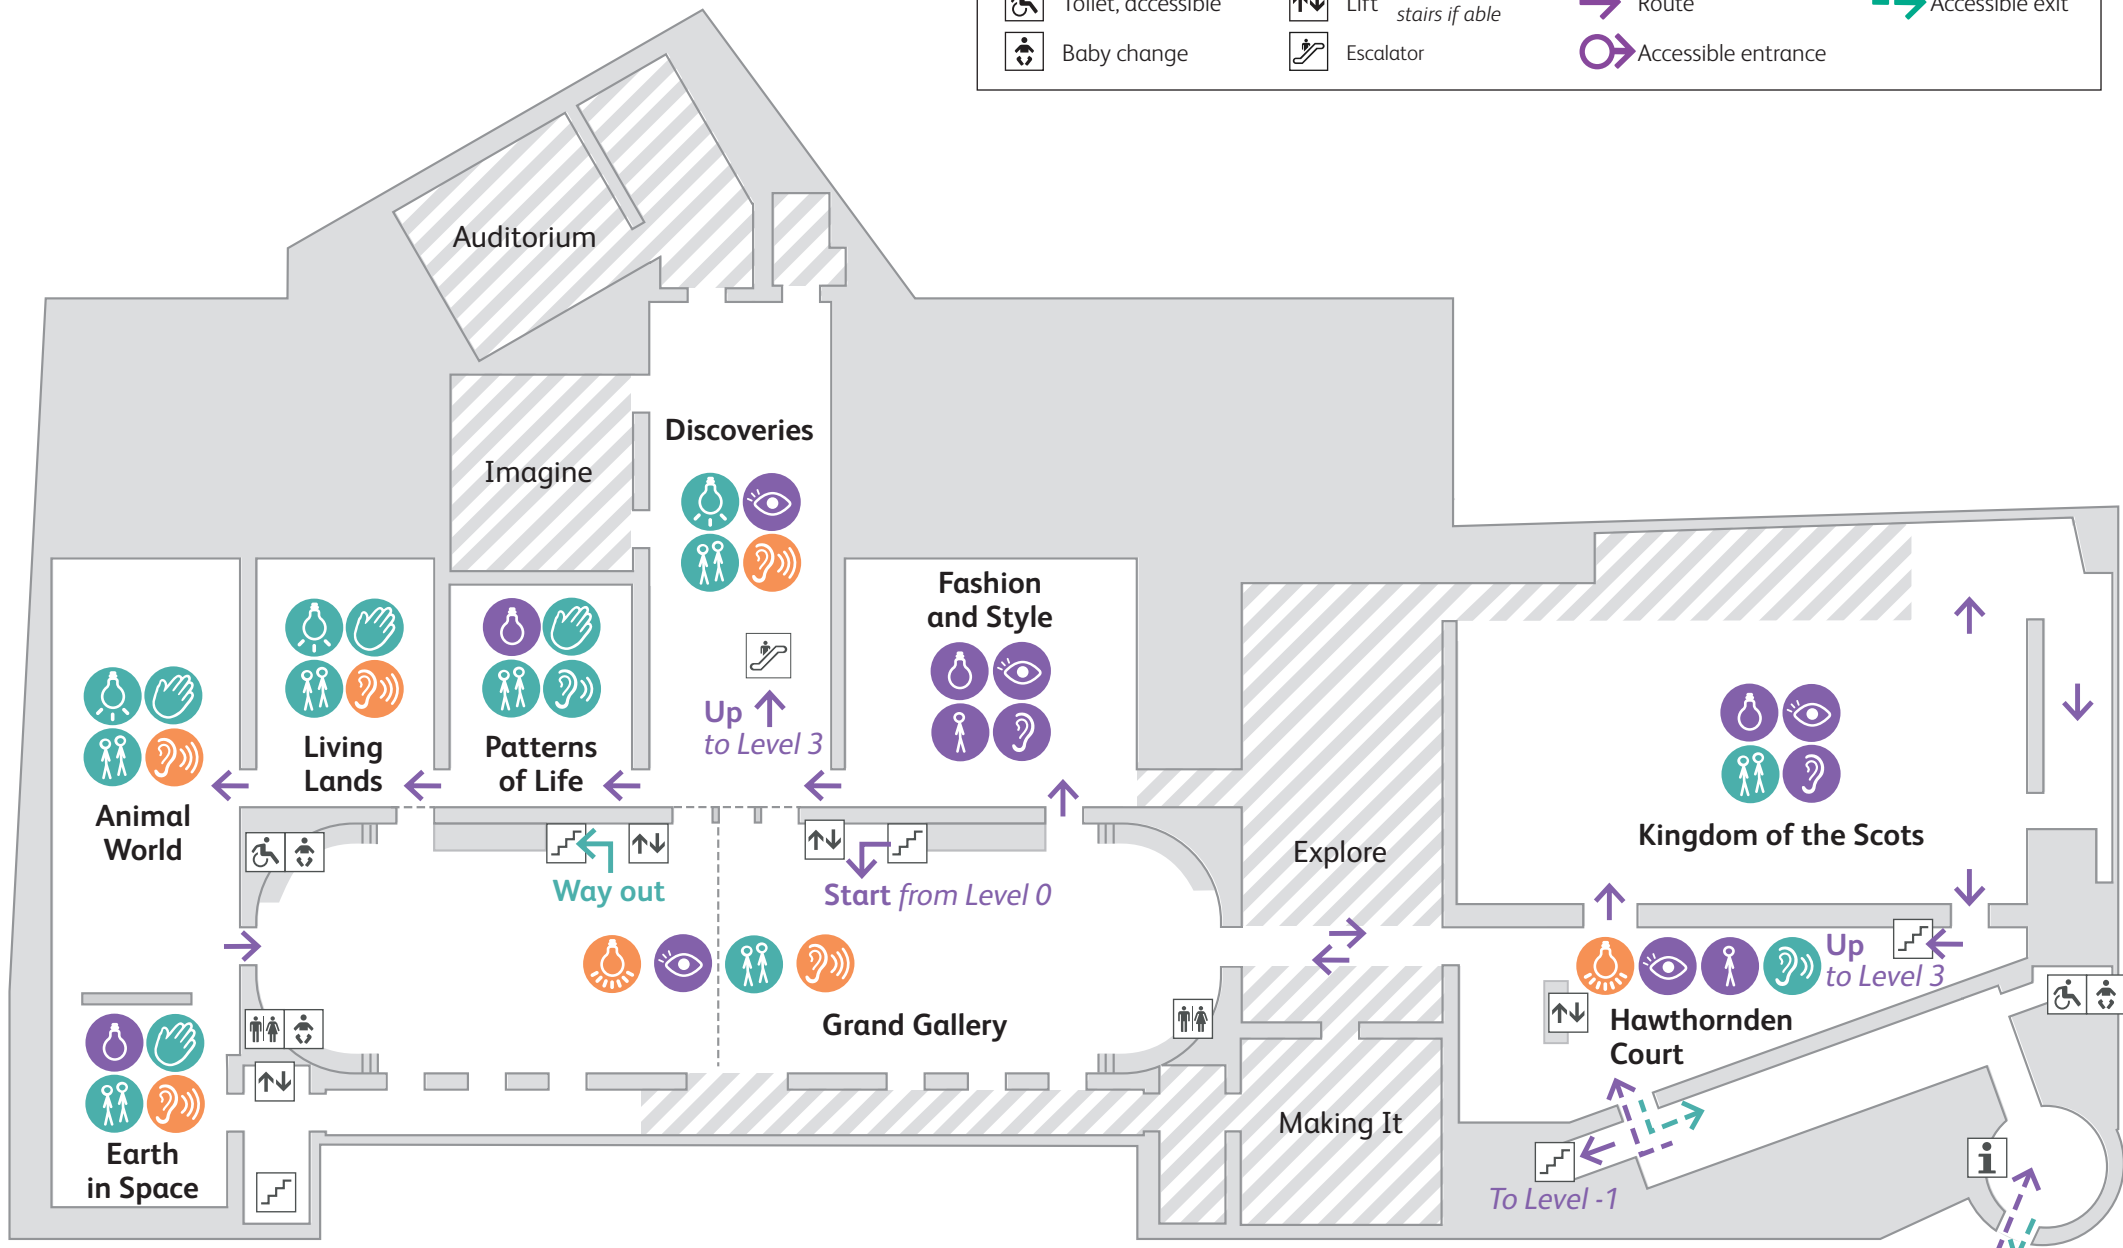

Key	
	Information desk
	Toilet, female
	Toilet, male
	Toilet, unisex
	Toilet, accessible
	Baby change
	Changing places toilet (undersized)
	Stairs
	Lift <i>Please use the stairs if able</i>
	Wheelchair access to <i>Early People</i> , Level -1
	Temporarily closed
	Route
	Way out

Level 0

For the accessible entrance please see Level 1 on the next page.

Start here

Level -1

Key							
	Toilet, unisex		Stairs		Temporarily closed		Way out
	Toilet, accessible		Lift <i>Please use the stairs if able</i>		Route		Accessible exit
	Baby change		Escalator		Accessible entrance		

Level 1

Tower Entrance
Accessible entrance and exit

Key							
	Toilet, unisex		Stairs		Balcony Café		Route
	Toilet, accessible		Lift <i>Please use the stairs if able</i>		Shop		Way out
	Baby change		Escalator		Temporarily closed		

Level 3

Key

 Toilet, accessible	 Lift <i>Please use the stairs if able</i>	 Route
 Baby change	 Escalator	 Way out
 Stairs	 Temporarily closed	

Level 5