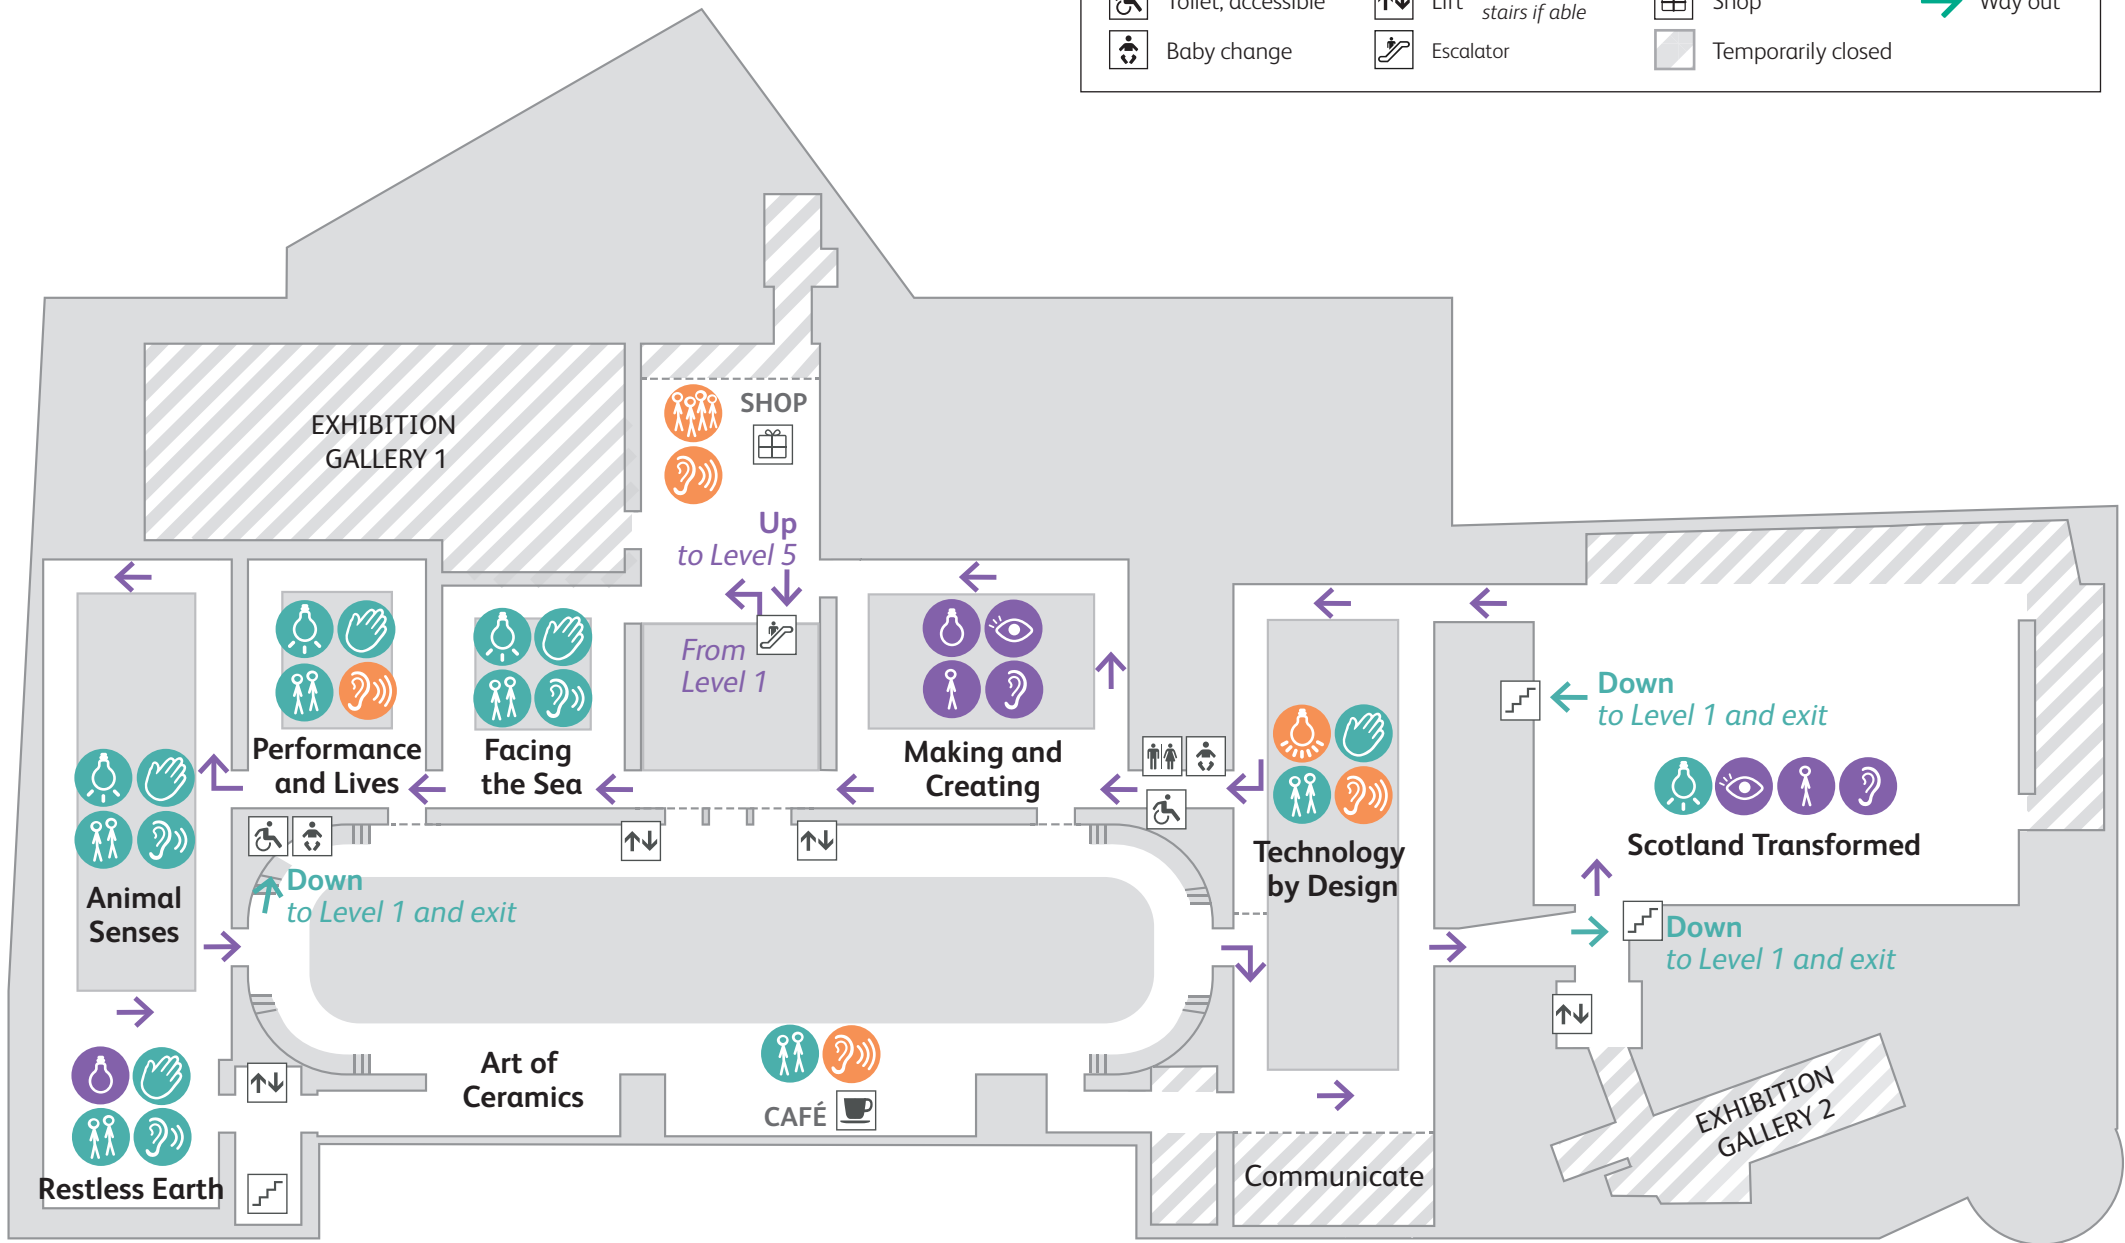

Key	
	Information desk
	Toilet, female
	Toilet, male
	Toilet, unisex
	Toilet, accessible
	Baby change
	Changing places toilet (undersized)
	Stairs
	Lift <i>Please use the stairs if able</i>
	Wheelchair access to <i>Early People</i> , Level -1
	Temporarily closed
	Route
	Way out

Level 0

For the accessible entrance please see Level 1 on the next page.

Start here

Level -1

Key							
	Toilet, unisex		Stairs		Temporarily closed		Way out
	Toilet, accessible		Lift <i>Please use the stairs if able</i>		Route		Accessible exit
	Baby change		Escalator		Accessible entrance		

Level 1

Tower Entrance
Accessible entrance and exit

Key							
	Toilet, unisex		Stairs		Balcony Café		Route
	Toilet, accessible		Lift <i>Please use the stairs if able</i>		Shop		Way out
	Baby change		Escalator		Temporarily closed		

Level 3

Key

 Toilet, accessible	 Lift <i>Please use the stairs if able</i>	 Route
 Baby change	 Escalator	 Way out
 Stairs	 Temporarily closed	

Level 5