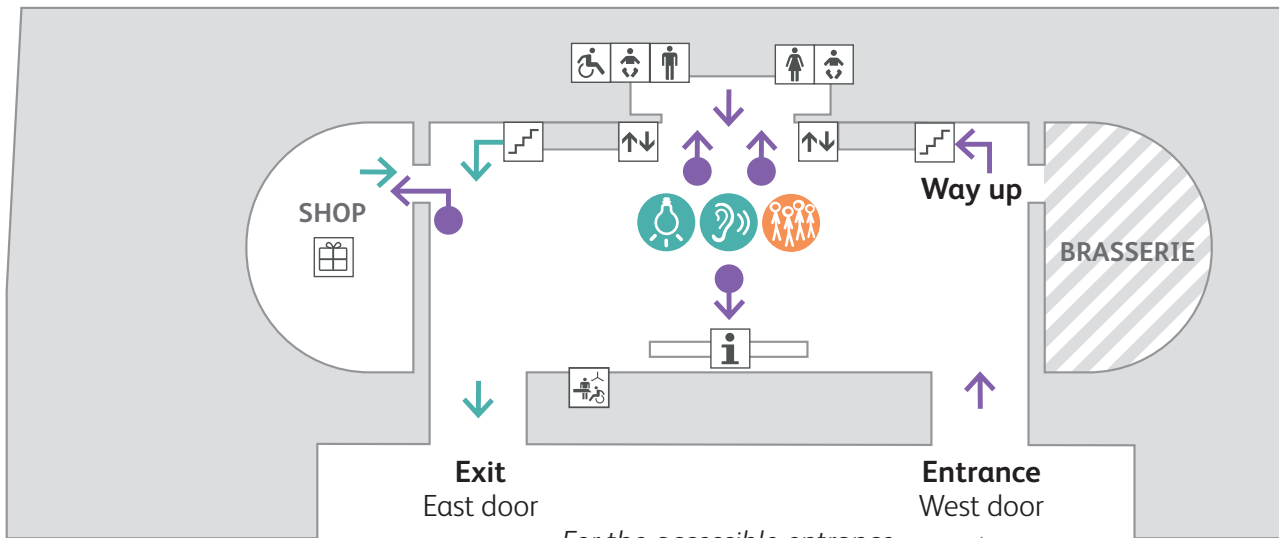

Sensory Map

	Low		Medium		High	
Lighting	 Low lighting		 Medium lighting		 Bright gallery	
Noise	 A quiet space		 Some noises		 Can be noisy	
People	 Often quiet		 Some people		 Busy gallery	
Visual or hands-on	 Mainly visual most objects behind glass		 Some hands-on Please use the hand sanitising stations before and after touching interactives.			

Key	
	Information desk
	Toilet, female
	Toilet, male
	Toilet, unisex
	Toilet, accessible
	Baby change
	Changing places toilet (undersized)
	Stairs
	Lift <i>Please use the stairs if able</i>
	Wheelchair access to <i>Early People</i> , Level -1
	Temporarily closed
	Route
	Way out

Level 0

For the accessible entrance please see Level 1 on the next page.

Start here

Level -1

Key							
	Toilet, unisex		Stairs		Temporarily closed		Way out
	Toilet, accessible		Lift <i>Please use the stairs if able</i>		Route		Accessible exit
	Baby change		Escalator		Accessible entrance		

Level 1

Tower Entrance
Accessible entrance and exit

Key							
	Toilet, unisex		Stairs		Balcony Café		Route
	Toilet, accessible		Lift <i>Please use the stairs if able</i>		Shop		Way out
	Baby change		Escalator		Temporarily closed		