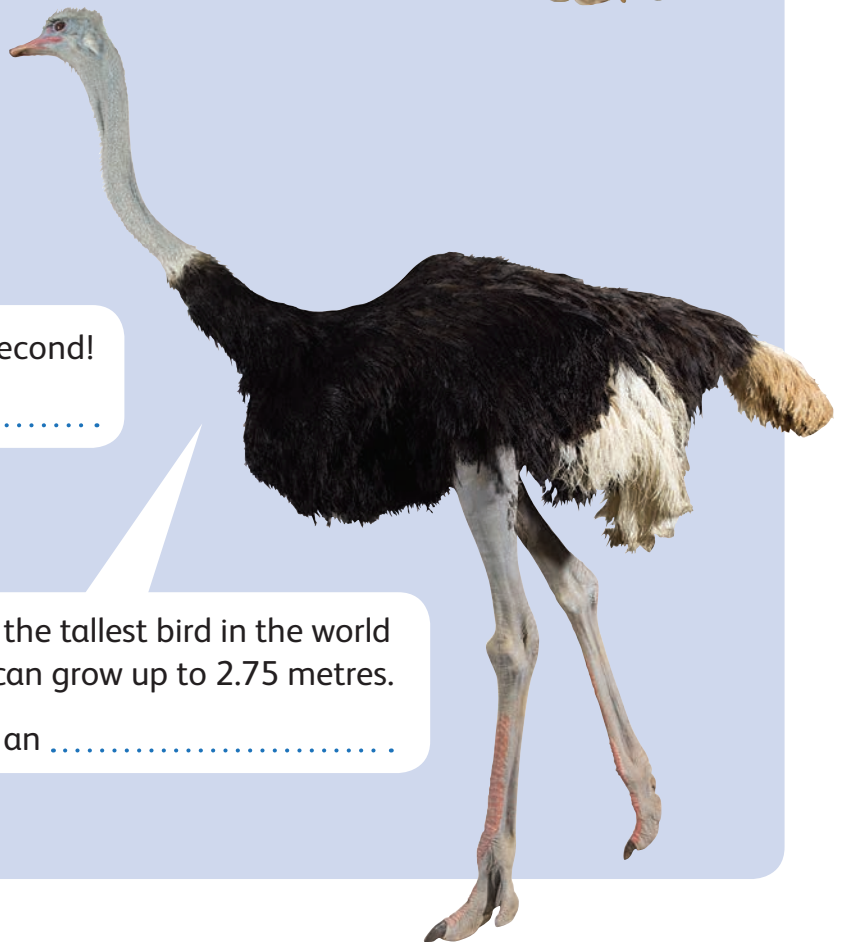

Wildlife Safari Trail

Imagine the Museum is your garden...what wildlife can you find in it?
Explore the Natural World galleries to identify the birds and animals below using the pictures and clues. Some you can find in your garden or local park but others might be a little trickier to spot!

Level 1 – Animal World

? I use my bill and a stone to help me crack open my favourite food – snails!
I am a

? I beat my wings 200 times a second!
I am a

? I am the tallest bird in the world and can grow up to 2.75 metres.
I am an

Level 3 – Animal Senses

? I pretend to look like a tree stump during the day so predators don't eat me!

I am a

? I have what look like eyes on my wings to help me scare predators away.

I am a

Level 5 – Survival